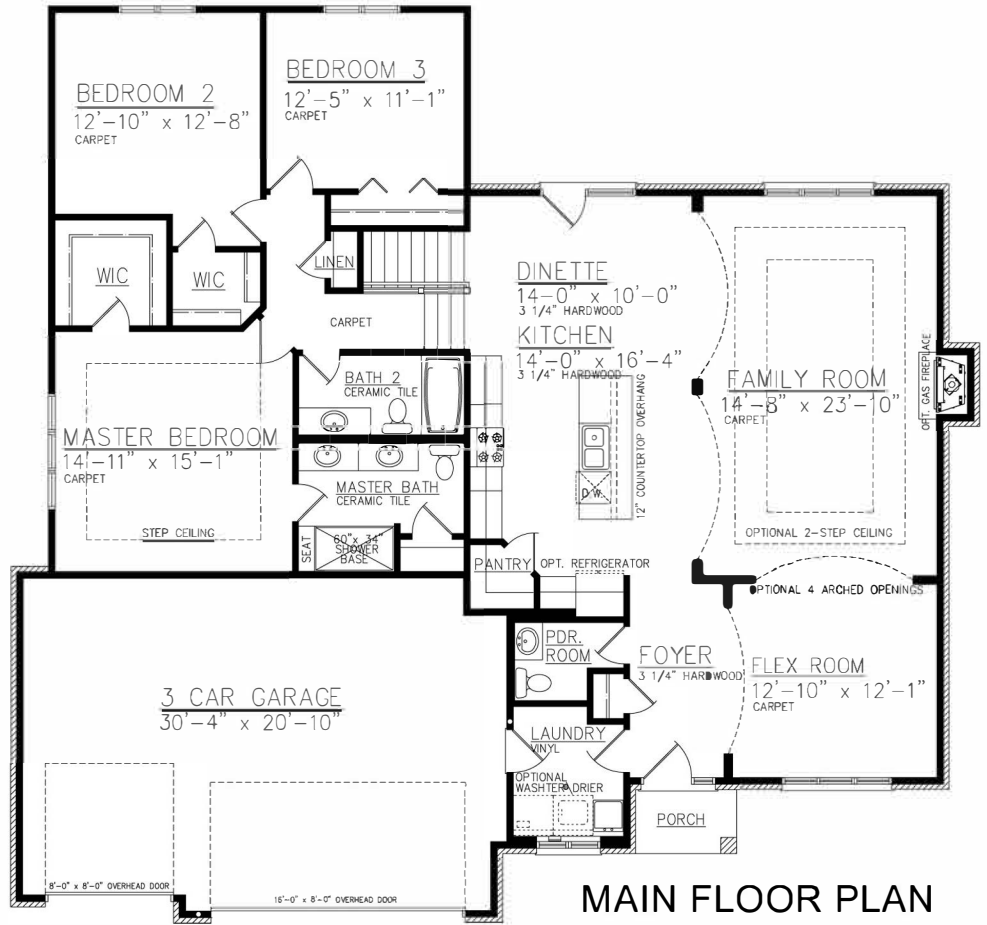

or

Contact Mark Kaup
815-485-1100
mark@camelot-homes.com

The Brentwood in Sylvan Meadow

Main Floor 2100 sq.ft.
 Lower Level 827 sq.ft.
 Total 2927 sq.ft.

Opt. Basement 1154 sq.ft.

Visit Our Web Site at
www.Camelot-Homes.com