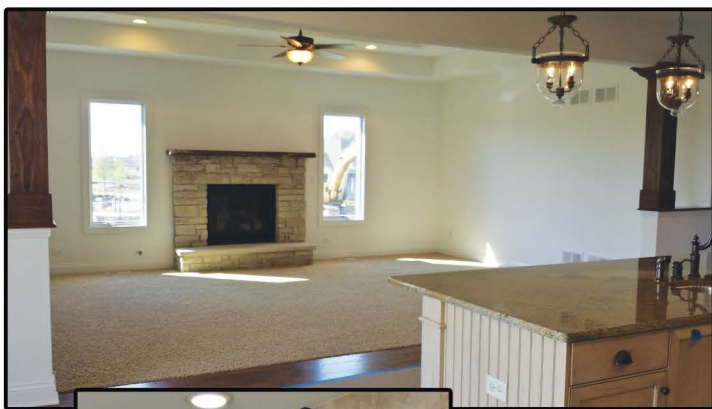

The Brentwood in Sylvan Meadow Camelot Homes

Images of Home Show Optional Features Not Included in the Base Price of the Home. Furnishings not Included.

www.Camelot-Homes.com

Contact Kristy
815-462-0011
sales@camelot-homes.com

or

Contact Mark Kaup
815-485-1100
mark@camelot-homes.com