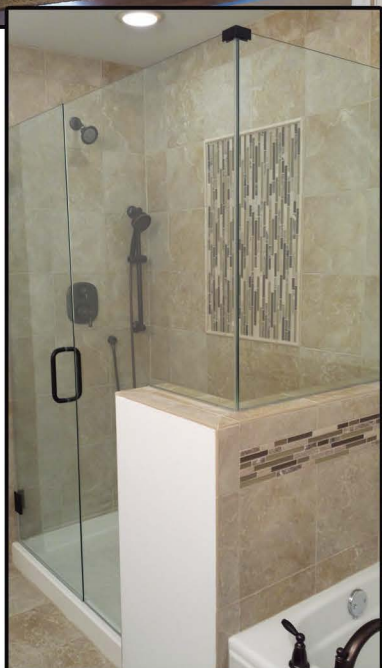

The Brentwood in Sylvan Meadow Camelot Homes

Images of Home Show Optional Features Not Included in the Base Price of the Home. Furnishings not Included.

www.Camelot-Homes.com

Contact Kristy
815-462-0011
sales@camelot-homes.com

or

Contact Mark Kaup
815-485-1100
mark@camelot-homes.com

The Brentwood in Sylvan Meadow

Main Floor 2100 sq.ft.
 Lower Level 827 sq.ft.
 Total 2927 sq.ft.

Opt. Basement 1154 sq.ft.

Visit Our Web Site at
www.Camelot-Homes.com