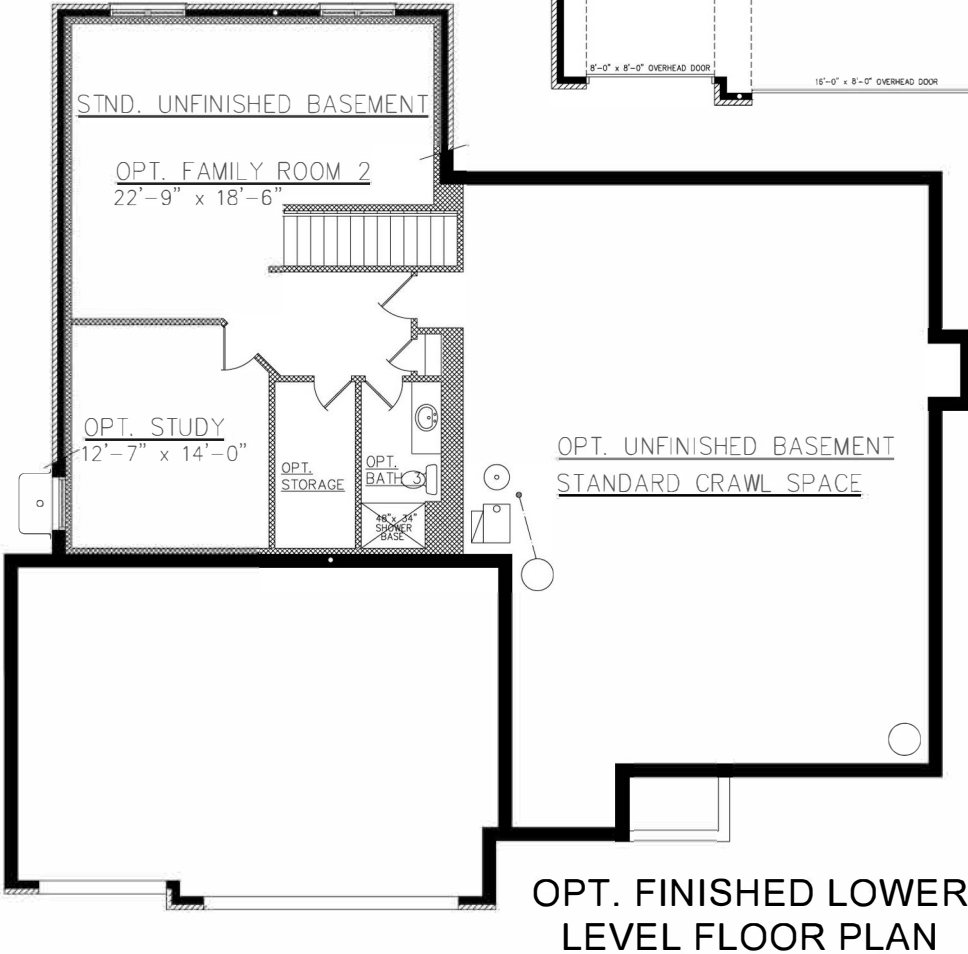

or

Contact Mark Kaup
815-485-1100
mark@camelot-homes.com

The Brentwood in Sylvan Meadow

Main Floor 2100 sq.ft.
 Lower Level 827 sq.ft.
 Total 2927 sq.ft.

Opt. Basement 1154 sq.ft.

Visit Our Web Site at
www.Camelot-Homes.com