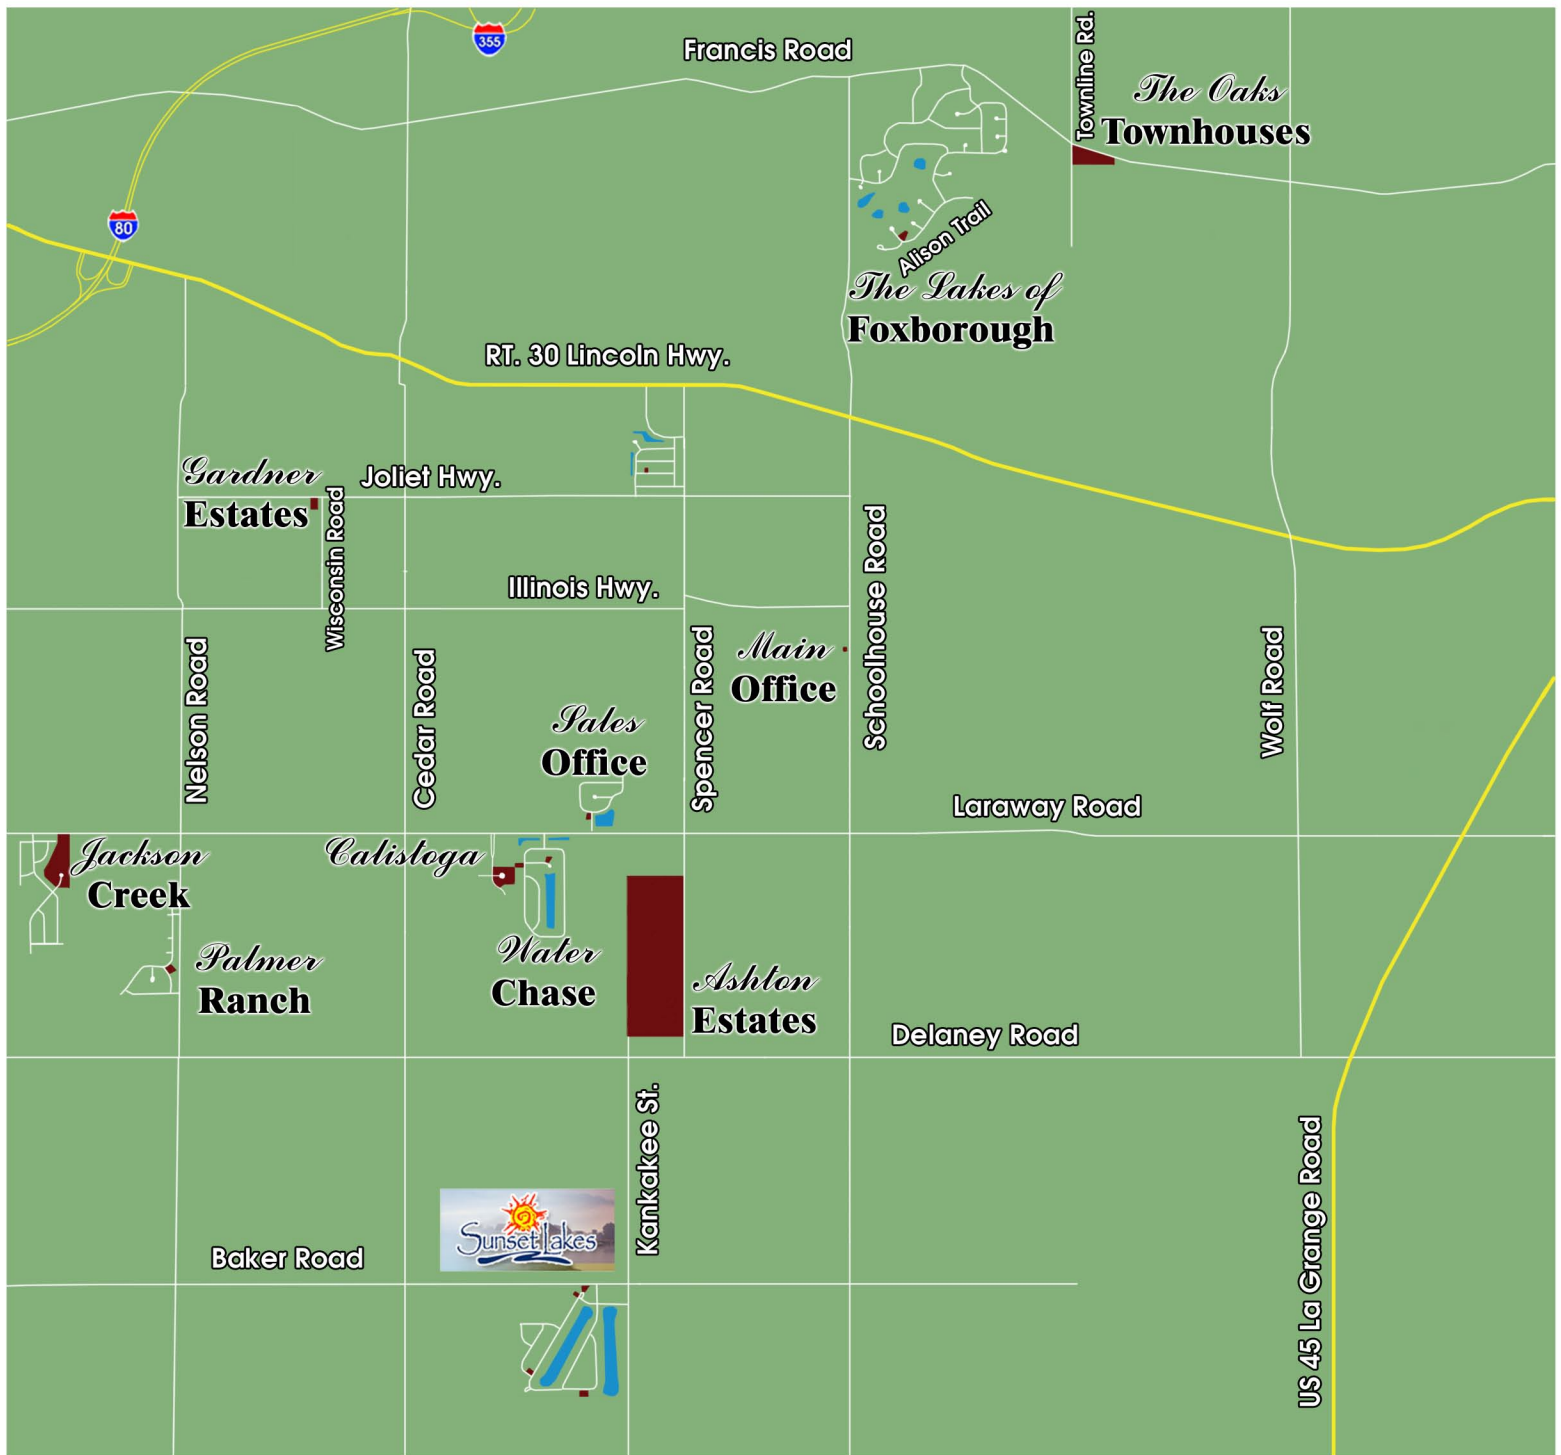

Area Location Map

Rachel Ridge (Sales Office)

1885 Brogan Drive

Main Office

21627 Schoolhouse Rd.

Sunset Lakes

23900 S. Sunset Lakes Ct.

Palmer Ranch

2606 Barcoo Bend

Calistoga

Agausta Ct.

Foxborough

20140 Alison Trail

Jackson Creek

2110 Daniel Lewis Dr.

Gardner Estates

360 W. Joliet Hwy.

Water Chase

671 Edge Water Dr.

Ashton Estates (Future Dev.)

2085 S. Spencer Road

The Townhomes of the Oaks

Southeast Corner of Townline and Francis Rd.