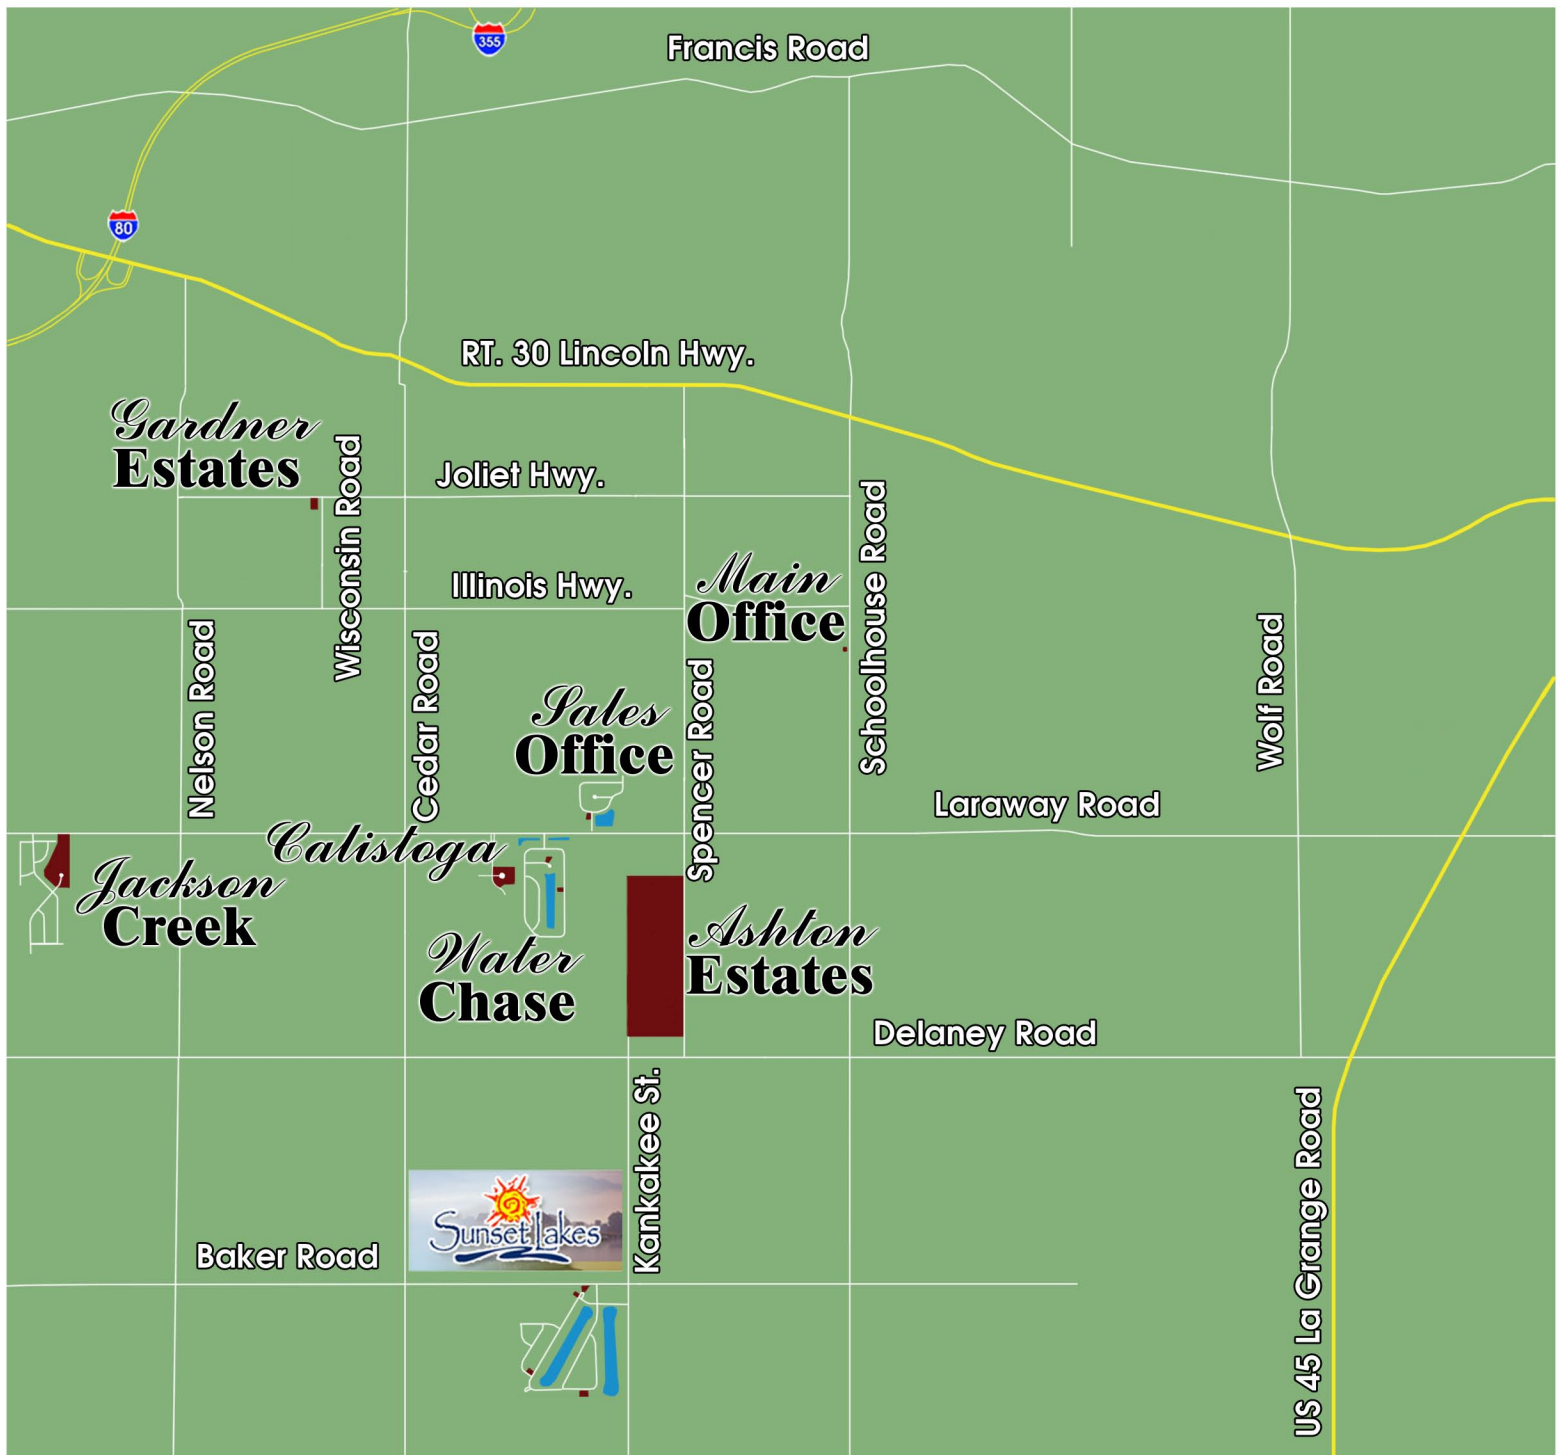

Area Location Map

Rachel Ridge (Sales Office)

1885 Brogan Drive

Main Office

21627 Schoolhouse Rd.

Sunset Lakes

23900 S. Sunset Lakes Ct.

Calistoga

Agausta Ct.

Jackson Creek

2110 Daniel Lewis Dr.

Gardner Estates

360 W. Joliet Hwy.

Water Chase

671 Edge Water Dr.

Ashton Estates

2085 S. Spencer Road