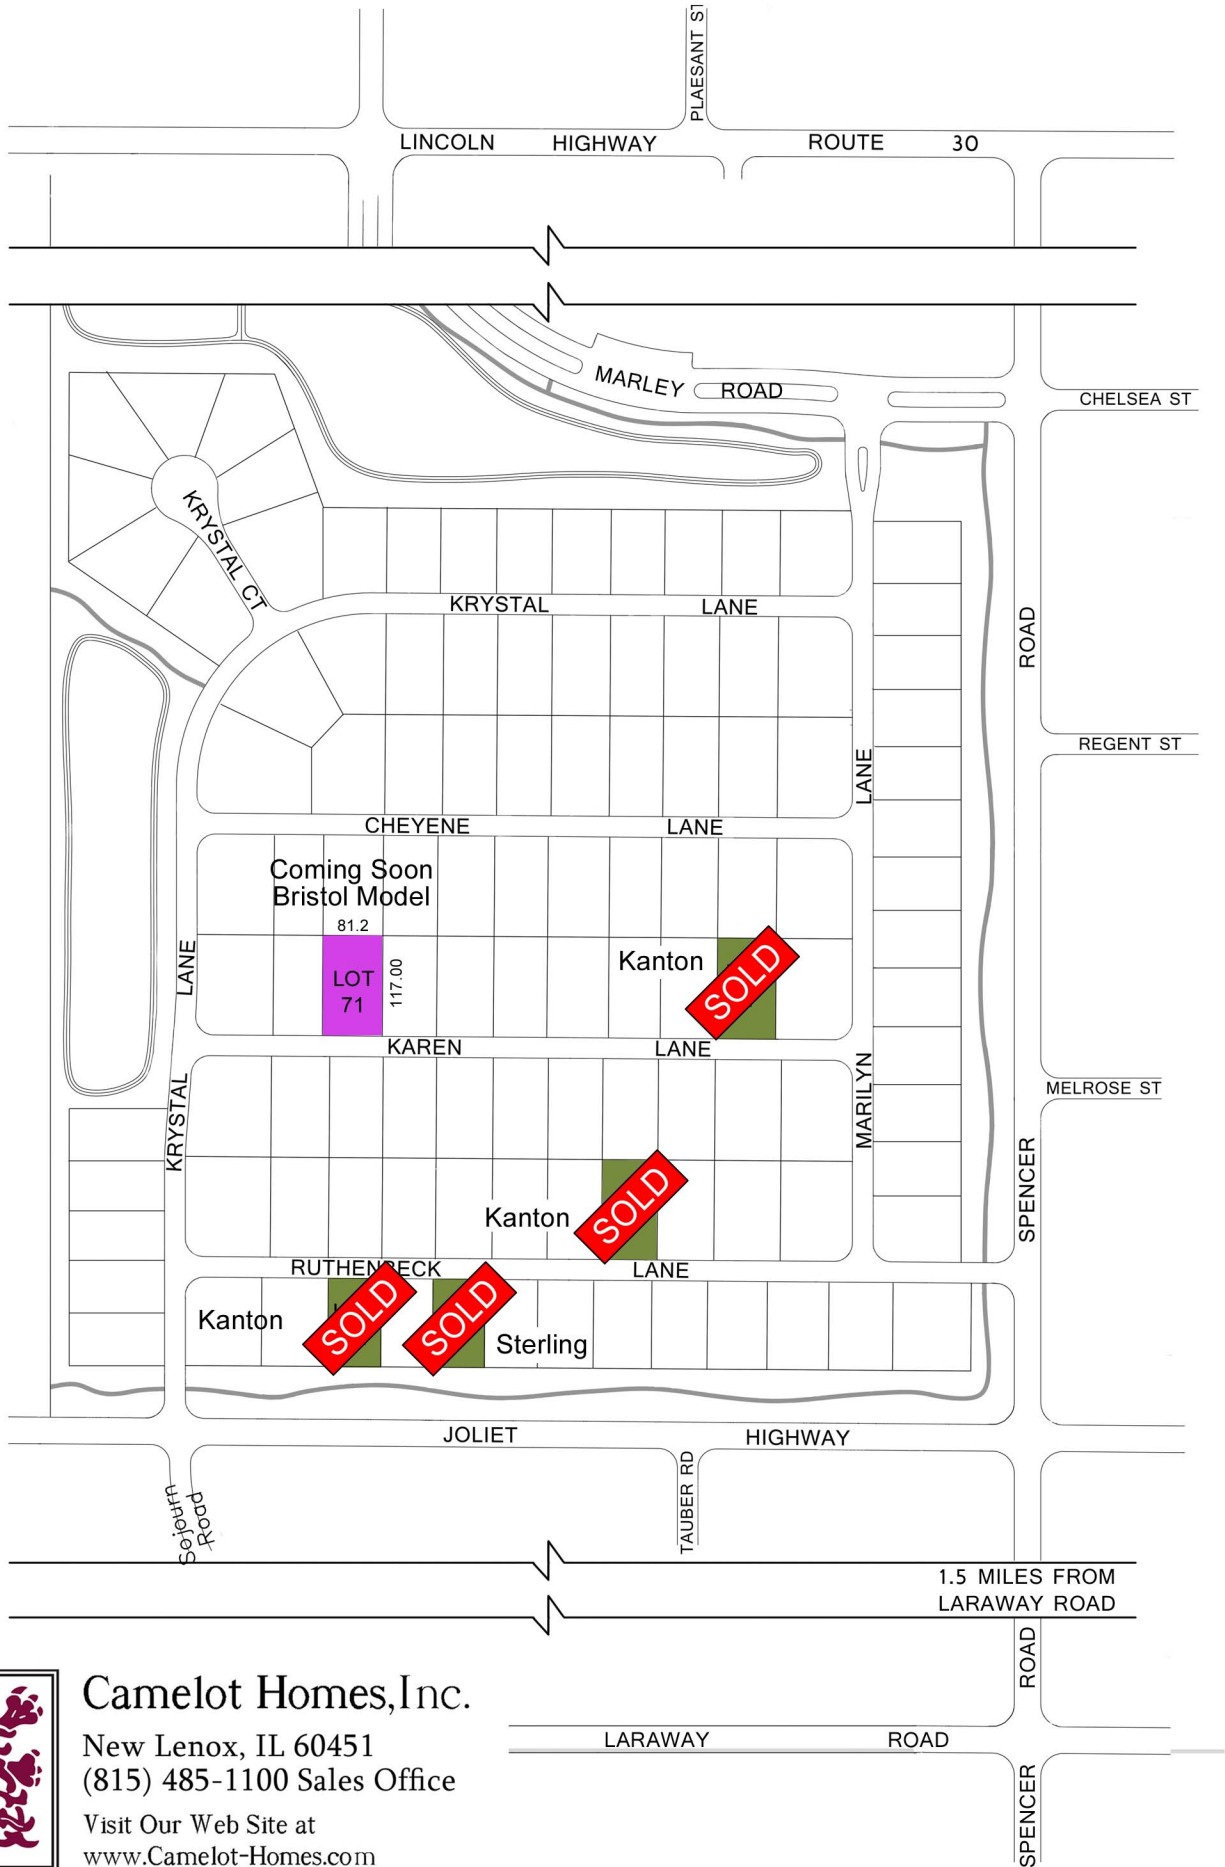

# CrystalCove

**Camelot Homes, Inc.**

New Lenox, IL 60451  
 (815) 485-1100 Sales Office

Visit Our Web Site at  
[www.Camelot-Homes.com](http://www.Camelot-Homes.com)