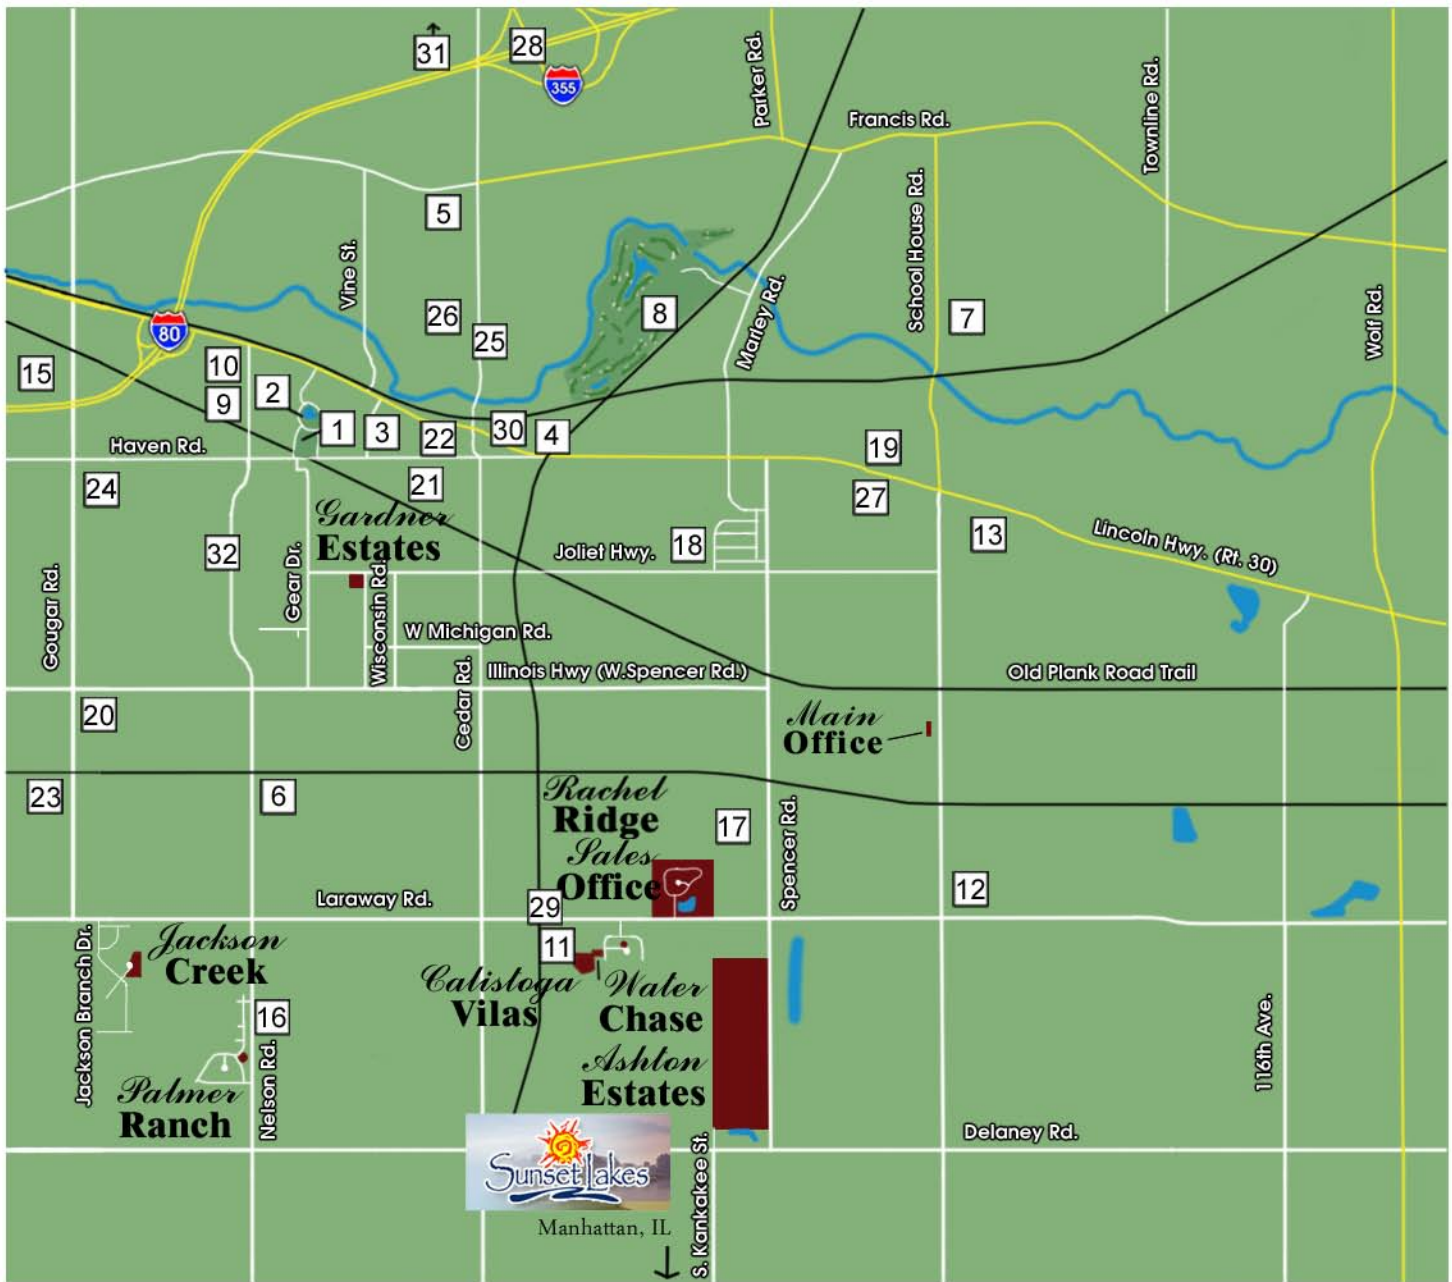

New Lenox Area Location Map

© Camelot Homes, Inc.

PUBLIC SERVICE

1. Village Hall
Police Department
Library
2. Bandshell & Amphitheater
Fishing Pier
Pergola & Formal Garden
Park District
3. Post Office
4. Fire Station #1
5. Fire Station #2
6. Fire Station #3
7. Fire Station #4

RECREATION & SHOPPING

8. Sanctuary Golf Course

9. AMC Movie Theater

10. Jewel-Osco
11. Calistoga Plaza
featuring Berkot's Foods
12. Jewel-Osco
13. Bluestone Commons
featuring Target & Lowe's
14. Walmart

SCHOOLS

15. Cherry Hill Kindergarten
16. Nelson Ridge 1-3
and Nelson Prairie 4-6
17. Spencer Crossing
18. Martino Junior High
19. Lincoln-Way Central
20. Lincoln-Way West

CHURCHES

21. St. Jude
22. United Methodist
23. Crossroads Community
24. New Life
25. Trinity Lutheran
26. Church of the Nazarene
27. Peace Lutheran

TRANSPORTATION

28. NEW I-355 extension
29. Southwest Line Metra
30. Rock Island Metra

FUTURE DEVELOPMENT

31. Shopping Mall
32. New Nelson Road Extension