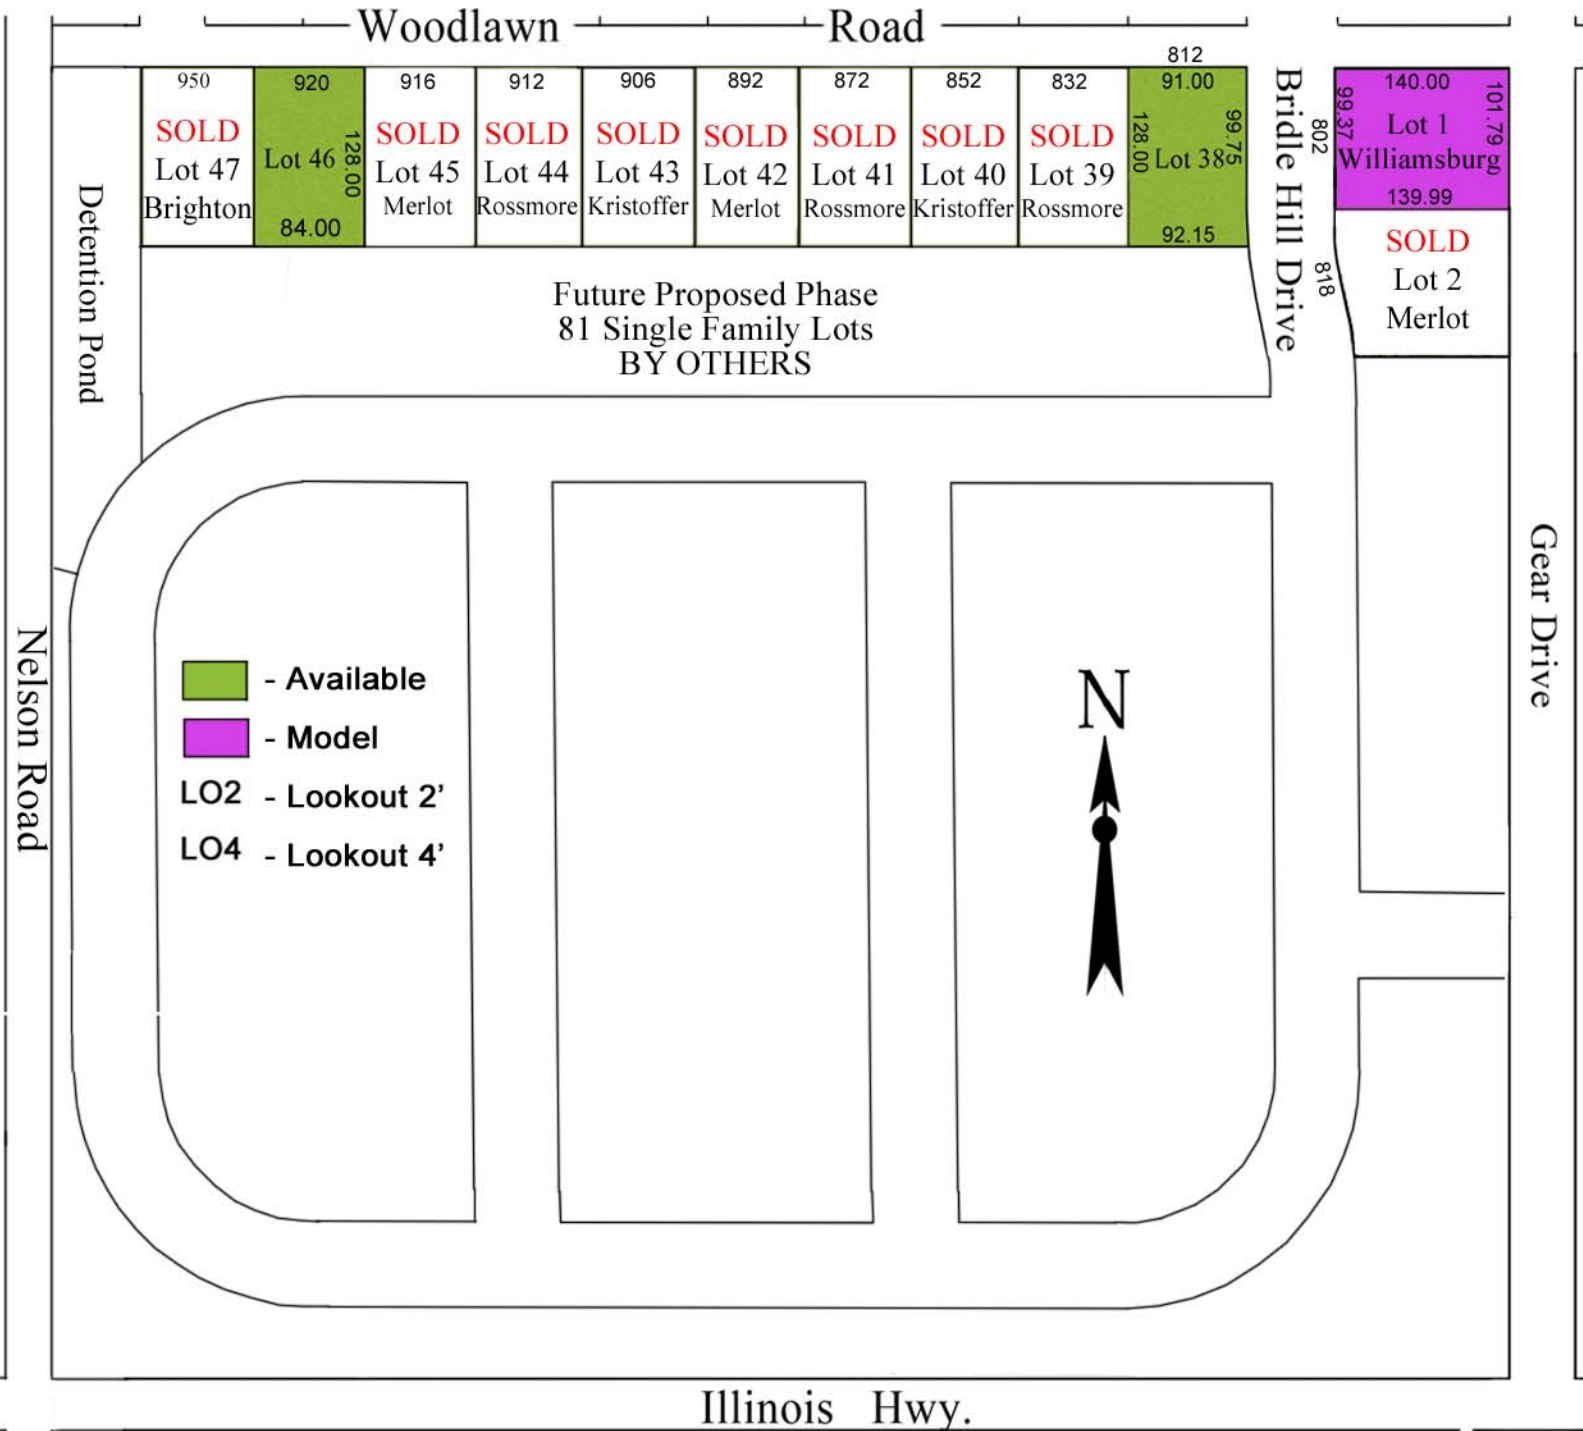

Sylvan Meadow

-  - Available
-  - Model
- LO2 - Lookout 2'
- LO4 - Lookout 4'

Camelot Homes, Inc.

Visit Our Web Site at www.Camelot-Homes.com

Contact Sales
815-462-0011
sales@camelot-homes.com

Mark Kaup
815-485-1100
mark@camelot-homes.com

NOTE: This simplified site plan is prepared only as a general guide and shall not be considered technically accurate. Refer to plat of survey in sales center for current details.