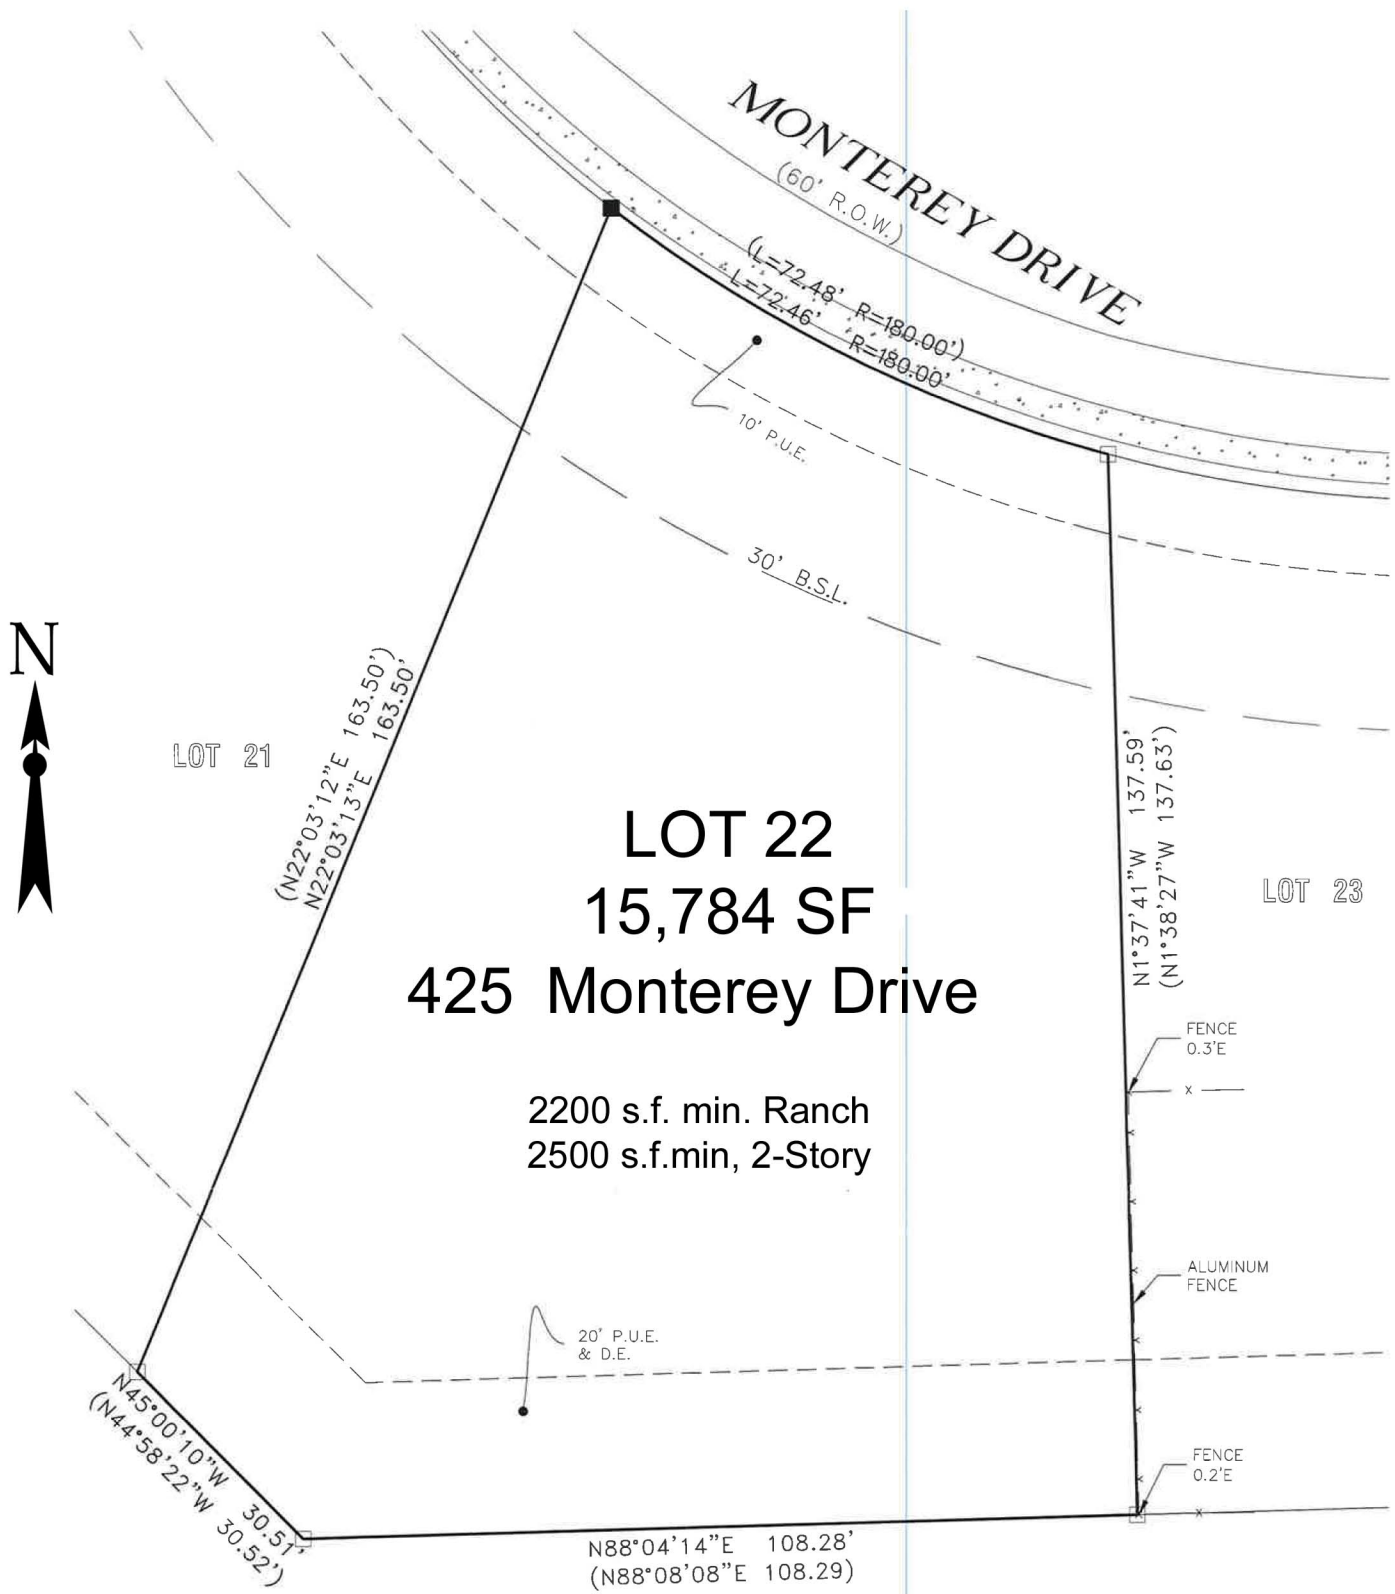

Wild Flower

LOT 22
15,784 SF
425 Monterey Drive

2200 s.f. min. Ranch
2500 s.f. min, 2-Story

Camelot Homes, Inc.

New Lenox, IL 60451
(815) 485-1100 Sales Office

Visit Our Web Site at
www.Camelot-Homes.com